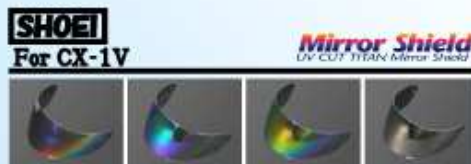

1. **SHOEI**
   For CX-1V
2. Color of Mirror coating : Blue, Orange, Red, Silver,
   - Color of base shield : Smoke, Soft Smoke, Clear
3. Clear base shield has only "Silver"