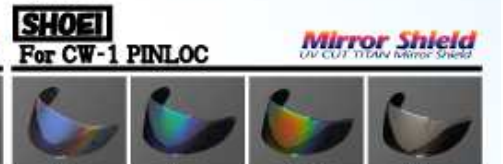

1. **SHOEI**
   For CW-1 PINLOC
2. Color of Mirror coating : Blue, Orange, Red, Silver,
   - Color of base shield : Smoke, Soft Smoke,