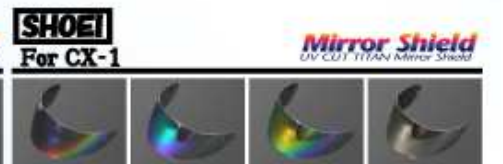

1. **SHOEI**
   For CX-1
2. Color of Mirror coating : Blue, Orange, Red, Silver,
   - Color of base shield : Smoke, Soft Smoke, Clear
3. Clear base shield has only "Silver"

Price

¥7,800-
(CW-1 PINLOC) ¥9,000-