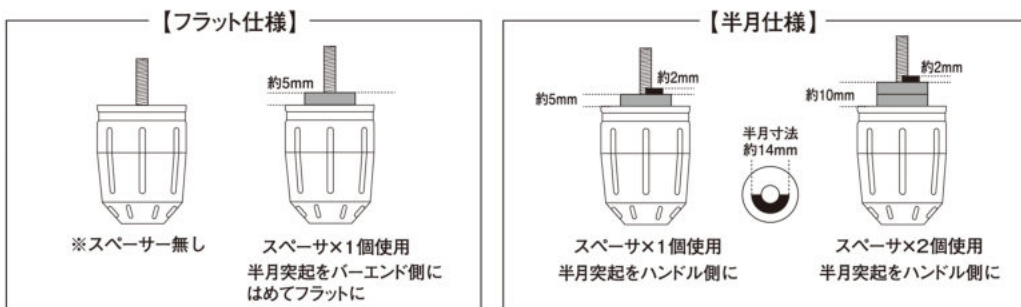

HONDA SUZUKI M6 Type

HONDA M6 Type 適合車

CBR250RR '17~'19, CBR250R '11~'16, CBR400R '16~'18, CBR600RR '03~'16, CBR650F '14~'17
CBR1000RR '04~'19, CB250R '18, CB400SF/SB '99~'20, CB650F '14~'17, CB1000R '18, CB1100 '17~'19
CB1300SF/SB '98~'20, 400X '18, NC700X '12, NC750S '16~'18, NC750X '17~'18, VFR800F '14~'17
HORNET600/900(ALL), NM-4 '15~'17, MF06/08/10/13FORZA, DUNK '14~'18, MONKEY125 '19~'20
PCX125/150 '11~'16 '18~'20, SUPER CUB 50/110 '18~'20, CROSS CUB50 '09~'13 '18, CROSS CUB110 '18

SUZUKI M6 Type 適合車

GSX1300R HAYABUSA '18~'19

付属パーツの組み合わせにより、ホンダ系4タイプ(一部スズキ車)の純正パーエンドに対応が可能です。車体によっては付属のボルトでは不十分な可能性も考えられます。予めご了承ください。

【重量335g/pc.】

ウルトラヘビーパーエンド Type2 HONDA SUZUKI M6 タイプ

033979-01: (BLUE)	¥6,800 (税抜価格)	JAN:4945716141325
033979-02: (RED)	¥6,800 (税抜価格)	JAN:4945716141332
033979-03: (SILVER)	¥6,800 (税抜価格)	JAN:4945716141349
033979-04: (GOLD)	¥6,800 (税抜価格)	JAN:4945716141356
033979-05: (BLUE BERRY)	¥6,800 (税抜価格)	JAN:4945716141363
033979-06: (BLACK)	¥6,800 (税抜価格)	JAN:4945716141370
033979-08: (DARK GREEN)	¥6,800 (税抜価格)	JAN:4945716141387
033979-11: (TITAN)	¥6,800 (税抜価格)	JAN:4945716141394
033979-12: (CHAMPAGNE GOLD)	¥6,800 (税抜価格)	JAN:4945716141400
033979-14: (DEEP ORANGE)	¥6,800 (税抜価格)	JAN:4945716141448
033979-18: (LIGHT GREEN)	¥6,800 (税抜価格)	JAN:4945716141455
033979-28: (LIME GREEN)	¥6,800 (税抜価格)	JAN:4945716141462
033979-21: (MAT TITAN)	¥7,100 (税抜価格)	JAN:4945716141479
033979-22: (MAT RED)	¥7,100 (税抜価格)	JAN:4945716141486
033979-26: (MAT BLACK)	¥7,100 (税抜価格)	JAN:4945716141493
033979-29: (MAT GRAY)	¥7,100 (税抜価格)	JAN:4945716141516
033979 : (CHROME)	¥6,800 (税抜価格)	JAN:4945716141318
033979-66: (BLACK CHROME)	¥7,500 (税抜価格)	JAN:4945716141523

リペア アウターカバー REPAIR OUTER COVER

ウルトラヘビーパーエンド・ウルトラヘビーパーエンドType2は、インナーパーツ(ウェイト)とアウターカバー(アルミ削り出し)が別パーツとなっておりますので、転倒による傷やイメージチェンジでカラー変更したい場合アウターカバーのみの交換が可能となっております。

インナーウェイトとなる内部の真鍮削り出しパーツはウルトラヘビーパーエンドと共通ですので、タイプ1をお持ちの方は、アウターカバーのみ購入していただければ、デザイン変更も可能となっております。