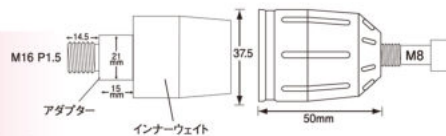

YAMAHA M16 P-1.5 Type

YAMAHA M16 P-1.5 Type 適合車

MT-07 ~'17
MT-09/SP '14~'18 ※TRACER不可, MT-10 '17
XSR900 ~'18, XSR700 ~'18, XJR1300(ALL)
T-MAX500/530(ALL), GRAND-MAJESTY(ALL)
MAJESTY(4D9除く), MAJESTY-S155 '14~'18, MAXAM(ALL)